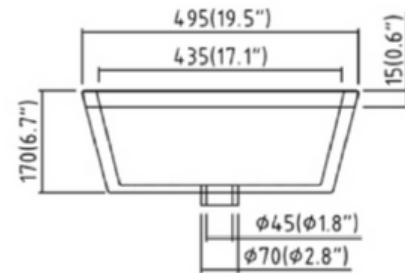

# UNDER-MOUNT WASH BASIN

**MODEL: WF-214**

- Outside Dim: 20"x 15.7"x 6.7"
- Inside Dim: 17.3"x 13"
- Material: Vitreous China
- Color: White
- Drain Hole: 1-3/4" (46mm)
- Overflow: Yes
- Faucet Hole: No

Front view

\* The measurements are approximate. Please contact Nerval for the cutout template.

Disclaimer: Nerval makes every effort to provide accurate specification data. However, specification may change without notice. Please visit nerval website to see Nerval's terms and conditions.